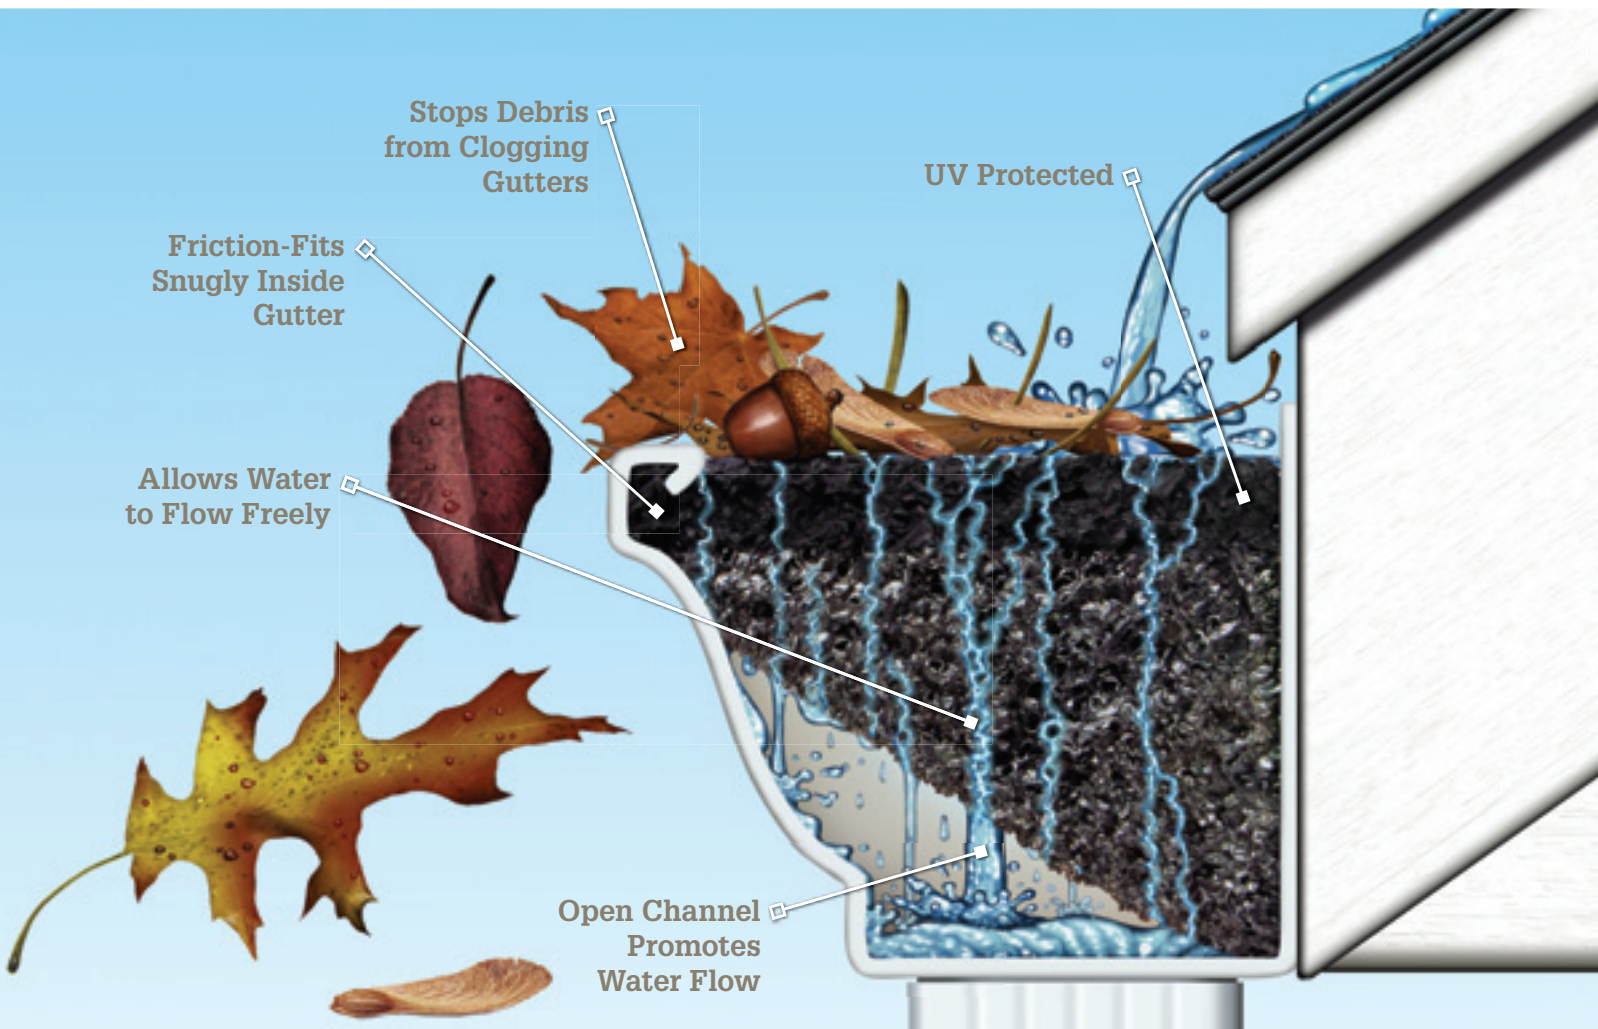

Rapidflow™

Gutter Drainage Protection

Stop spending time cleaning gutters.

NEW!

New Owens Corning RapidFlow™ Gutter Drainage Protection keeps leaves and other debris from clogging your gutters, while allowing water to flow freely.

- **Clog-free**—unique profile and open-celled design promote water flow with no stagnation; product is backed by a five-year “clog-free” warranty*
- **Stays in place**—fits snugly inside the gutter even during extreme weather conditions and withstands winds up to 110 MPH
- **Protects the roof**—allows for improved water runoff as part of a healthy roofing system. Clogged gutters can contribute to ice damming, which can damage shingles and the roof deck
- **Reduces maintenance. Increases safety.** Once installed, it's virtually maintenance-free, and cleaning trips up and down the ladder are few and far between

*See actual warranty for complete details, limitations and requirements.

Here's one nasty chore eliminated.

With new *RapidFlow* Gutter Drainage Protection from Owens Corning, you'll spend less time cleaning your gutters. The open-celled poly foam insert prevents leaves and other debris from collecting in your gutters, allowing water to flow freely, resulting in your gutters staying clog-free.

RapidFlow Gutter Drainage Protection nests below the gutter bracket. It's virtually invisible from the curb, so it won't detract from your home's curb appeal. And once installed, it's sure to stay put, for added peace of mind.