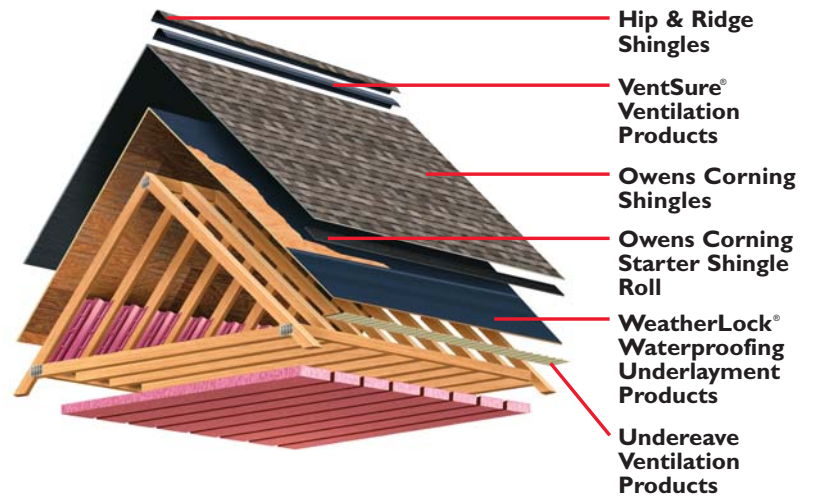

OWENS CORNING ROOFING SYSTEM